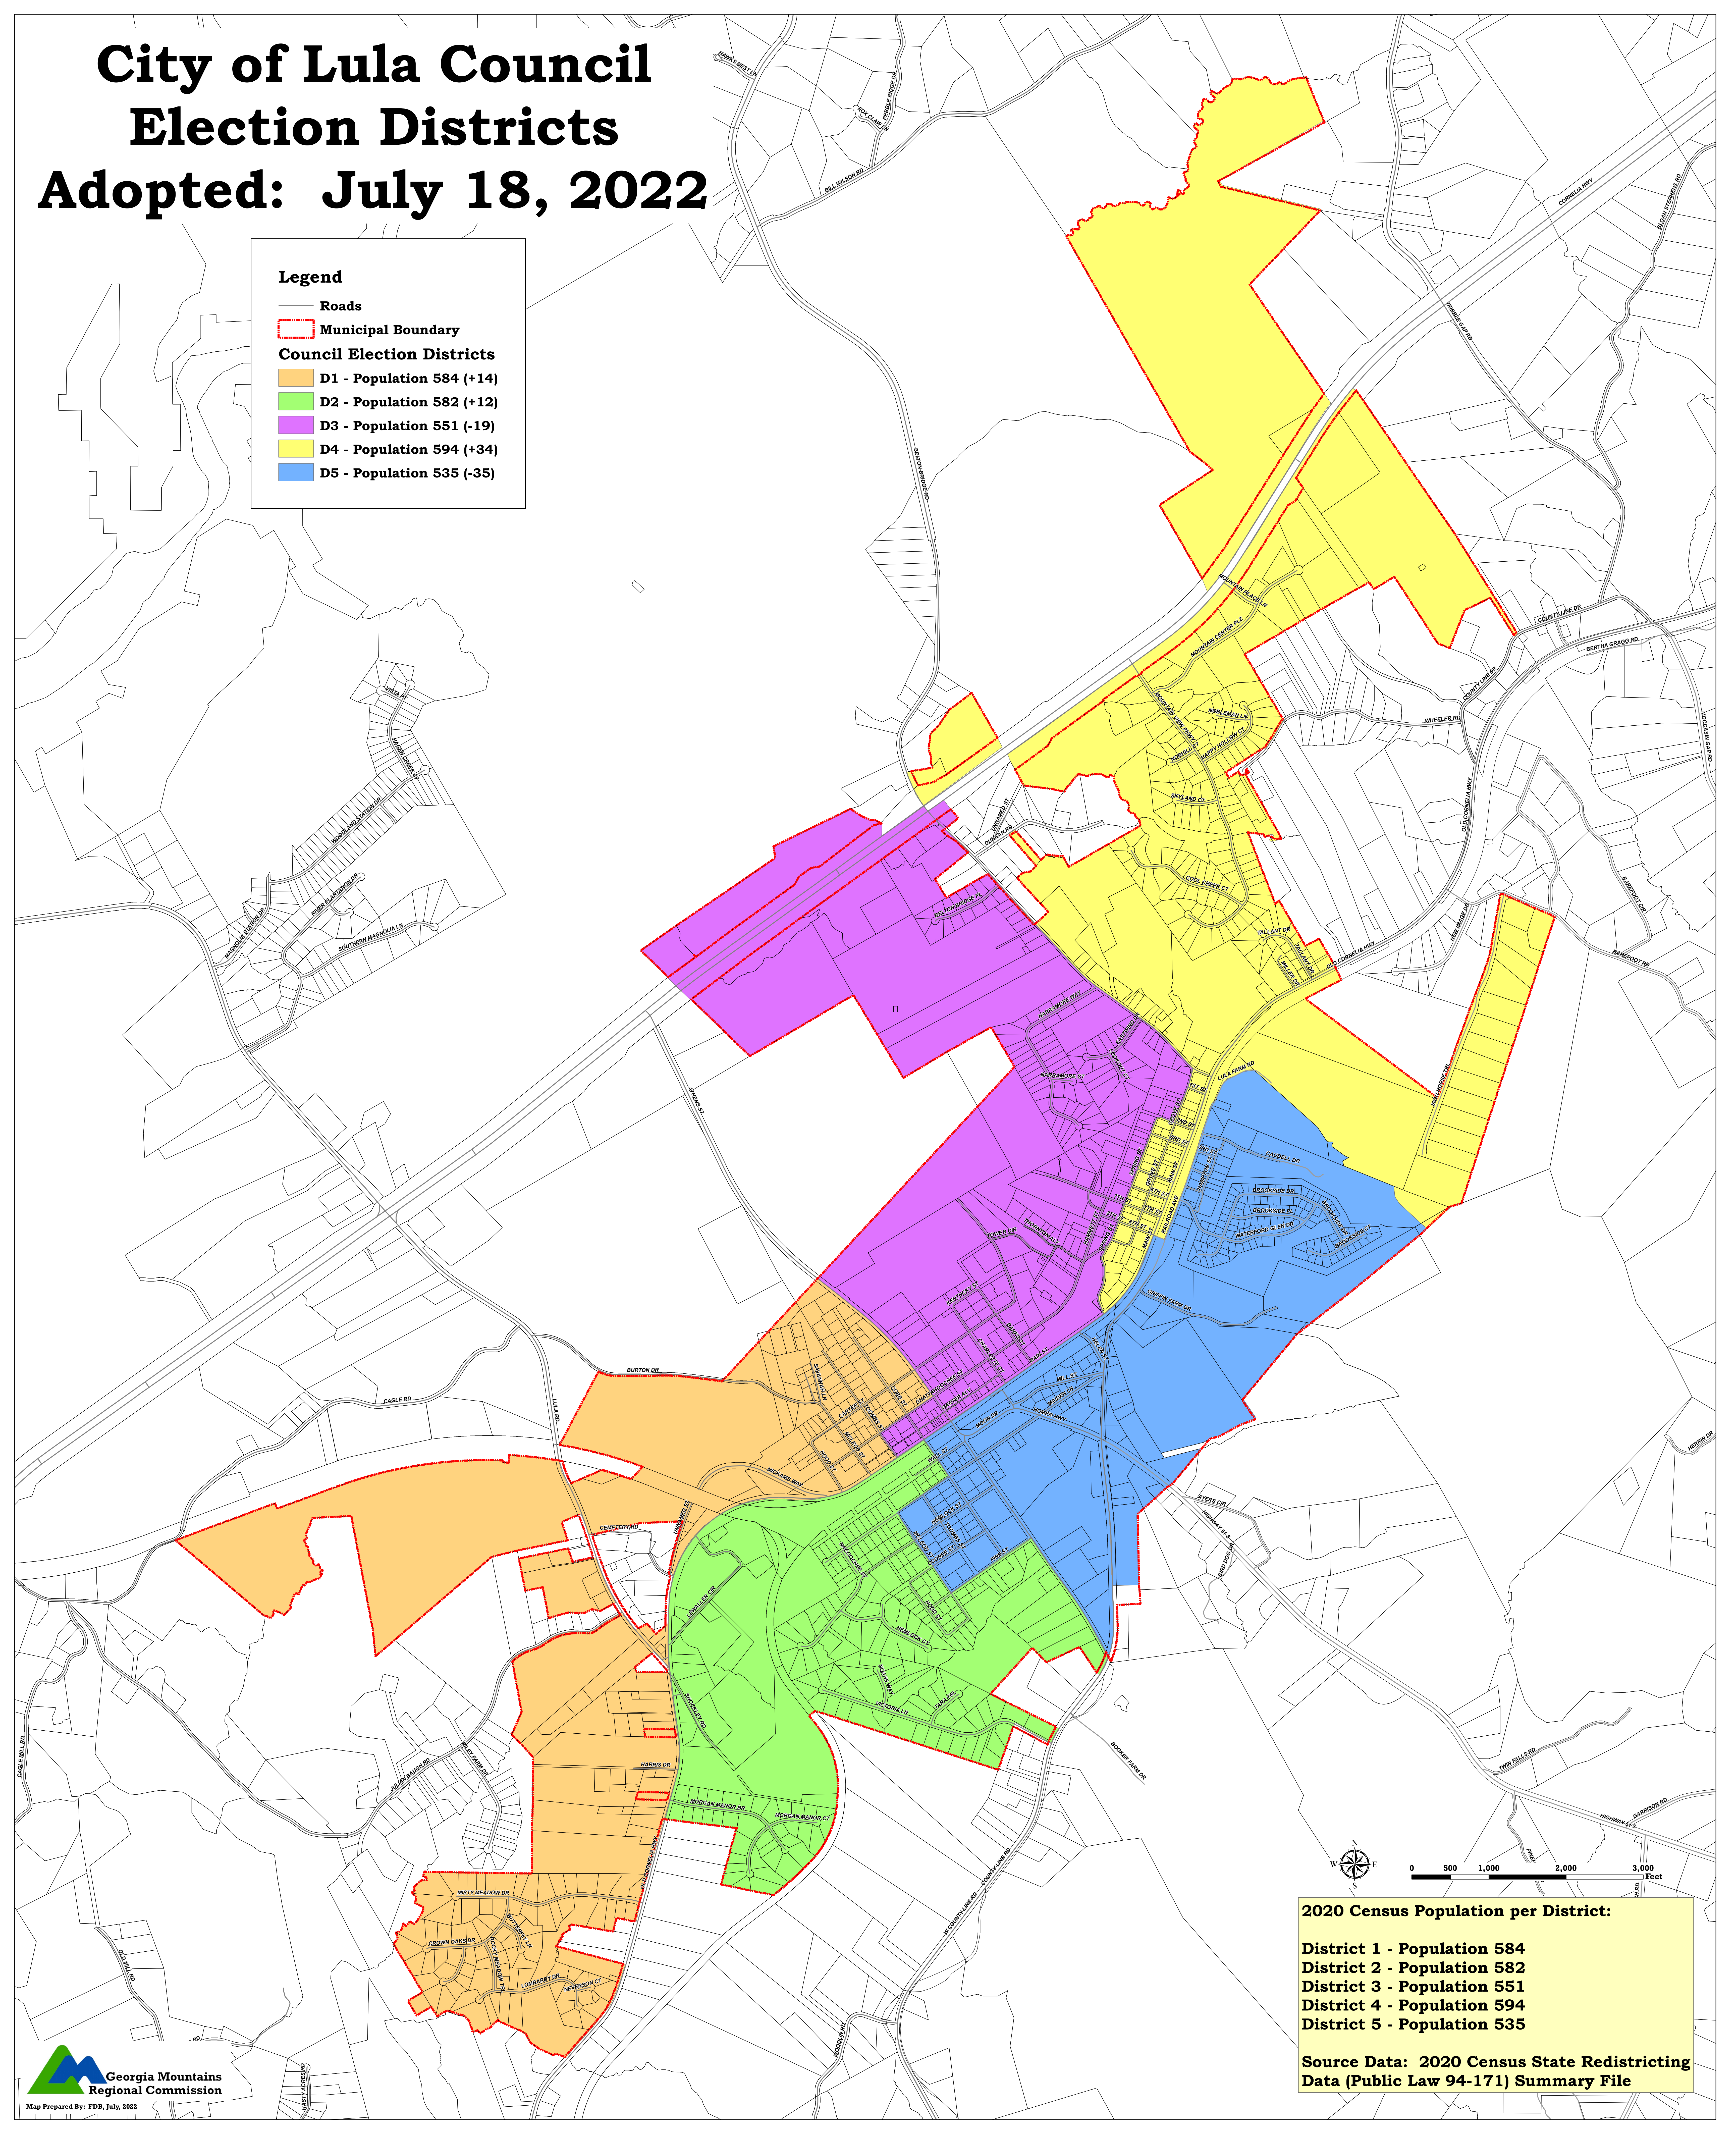

# City of Lula Council Election Districts Adopted: July 18, 2022

## Legend

-  Roads
-  Municipal Boundary
- Council Election Districts**
-  D1 - Population 584 (+14)
-  D2 - Population 582 (+12)
-  D3 - Population 551 (-19)
-  D4 - Population 594 (+34)
-  D5 - Population 535 (-35)

### 2020 Census Population per District:

- District 1 - Population 584**
- District 2 - Population 582**
- District 3 - Population 551**
- District 4 - Population 594**
- District 5 - Population 535**

Source Data: 2020 Census State Redistricting Data (Public Law 94-171) Summary File